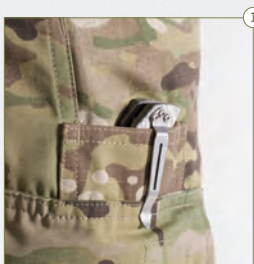

G3 COMBAT PANT™

APR-CPE

CRYE PRECISION™

FEATURES

1. Dedicated knife/light holder that still allows pocket access
2. Simple kneepad height adjuster located in front thigh pocket
3. Designed for use with removable AIRFLEX™ COMBAT KNEE PADS
4. Unique low-profile waist adjust system
5. Each cargo pocket conceals water bottle/magazine stabilizer
6. Built-in flap covers kneecap opening when not using knee pads

DESIGN

Designed as a no-compromise assault uniform, these pants are aggressively cut for maximum mobility. These combat-proven pants are sized in 2" waist increments and multiple lengths for a perfect fit. Features a unique padded waistband and hi-mobility stretch panels at the knee and lower back. 10 pockets. Designed for use with our patented removable AIRFLEX™ COMBAT KNEE PADS (sold separately). Base fabric is Mil-Spec 50/50 NYCO ripstop with durable a 4-way stretch-woven accents. Zip fly with VELCRO® brand closure. Unique low-profile adjustable waist feature. Made in the US from US materials.

AVAILABLE SIZES

28-46 waist in short, regular, long, and extra long lengths.

CARE INSTRUCTIONS

Machine wash warm. Do not use softeners, bleach, starch. Tumble dry, do not iron.

FABRIC CONTENT

50% Nylon, 50% Cotton

Stretch Panels: 91% Stretch Nylon, 9% Spandex

AVAILABLE COLORS